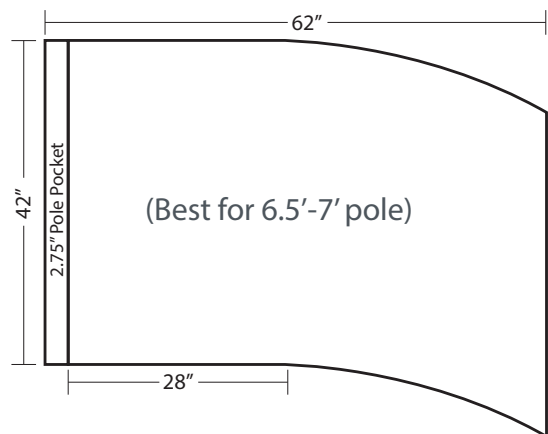

Standard "Spin" Flags

www.FLASHVisualMedia.com

877-660-0492

May 2018

FLASH Visual Media printed performance flags feature/include:

- Industry standard for poly-china & lamé fabric, allowing for 100% bleed-through.
- Latest in technology for printing, resulting in vibrant colors on both sides of flags.
- Highest quality of construction and finishing, using double-folded and double-stitched hems with reinforced corners.
- Quick-turn production, shipping within 10 business days AFTER final artwork has been approved and Payment/PO has been received (turn time may be longer during peak seasons).

SQUARE Rectangle
SS SR 36X54

CURVED Rectangle
SS CR 36X54

CURVED Point
SS CP 39X60

LG CURVED Rectangle
SS LG CR 42X62

Taping Tabs available on all flags!
(These come standard on all Lamé "Spin" Flags)

FLASH Visual Media printed performance flags feature/include: