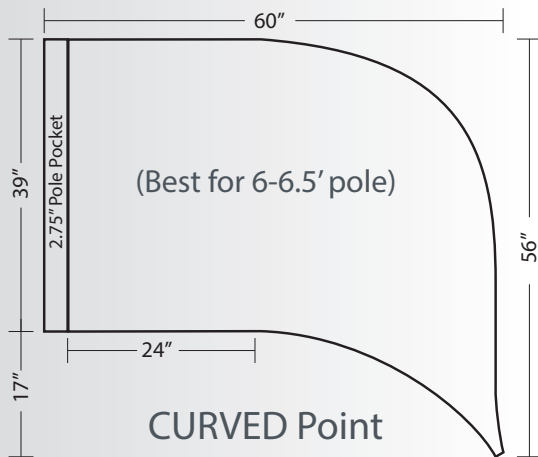

Standard "Spin" Flags

www.FLASHVisualMedia.com

877-660-0492

May 2018

FLASH Visual Media printed performance flags feature/include:

- Industry standard for poly-china & lamé fabric, allowing for 100% bleed-through.
- Latest in technology for printing, resulting in vibrant colors on both sides of flags.
- Highest quality of construction and finishing, using double-folded and double-stitched hems with reinforced corners.
- Quick-turn production, shipping within 10 business days AFTER final artwork has been approved and Payment/PO has been received (turn time may be longer during peak seasons).

SQUARE Rectangle
SS SR 36X54

CURVED Rectangle
SS CR 36X54

CURVED Point
SS CP 39X60

LG CURVED Rectangle
SS LG CR 42X62

Taping Tabs available on all flags!
(These come standard on all Lamé "Spin" Flags)

FLASH Visual Media printed performance flags feature/include: