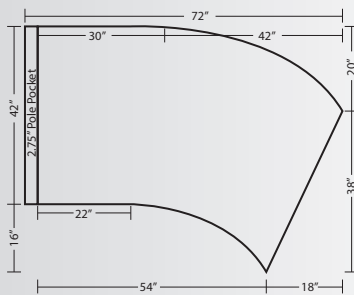

SQUARE Rectangle
SS SR 36X54

CURVED Rectangle
SS CR 36X54

CURVED Point
SS CP 39X60

LG CURVED Rectangle
SS LG CR 42X62

Taping Tabs available on all flags!
(These come standard on all Lamé "Spin" Flags)

FLASH Visual Media printed performance flags feature/include:

- Industry standard for poly-china & lamé fabric, allowing for 100% bleed-through.
- Latest in technology for printing, resulting in vibrant colors on both sides of flags.
- Highest quality of construction and finishing, using double-folded and double-stitched hems with reinforced corners.
- Quick-turn production, shipping within 10 business days AFTER final artwork has been approved and Payment/PO has been received (turn time may be longer during peak seasons).