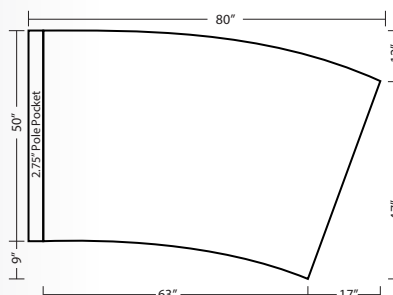

Oversized
MEDIUM Curved Rectangle
OS MD CR 50x80