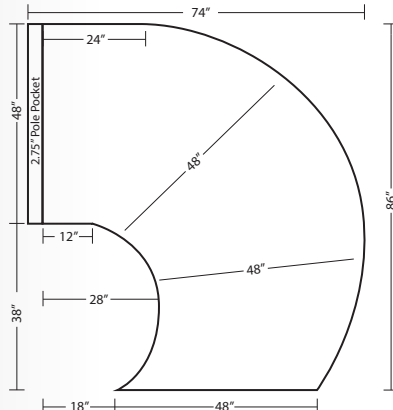

SQUARE Rectangle
SS SR 36X54

CURVED Rectangle
SS CR 36X54

CURVED Point
SS CP 39X60

LG CURVED Rectangle
SS LG CR 42X62

Taping Tabs available on all flags!
(These come standard on all Lamé "Spin" Flags)

FLASH Visual Media printed performance flags feature/include:

Oversized
SMALL Curved Rectangle
OS SM CR 42x72

Oversized
MEDIUM Curved Rectangle
OS MD CR 50x80

Oversized
MEDIUM Curved Point
OS MD CP 48x80

Oversized
MEDIUM Rectangle Swing
OS MD RS 54x84

Oversized
MEDIUM Comma Swing
OS MD CS 48x74x86

Oversized
LARGE Curved Tail
OS LG CT 54x100

Taping Tabs available on all flags!