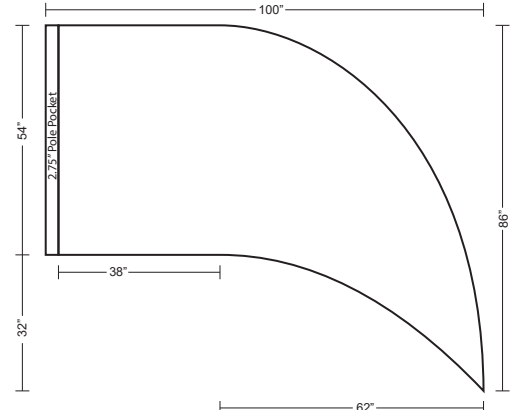

SQUARE Rectangle
SS SR 36X54

CURVED Rectangle
SS CR 36X54

CURVED Point
SS CP 39X60

LG CURVED Rectangle
SS LG CR 42X62

Taping Tabs available on all flags!
(These come standard on all Lamé "Spin" Flags)

FLASH Visual Media printed performance flags feature/include:

Oversized
SMALL Curved Rectangle
OS SM CR 42x72

Oversized
MEDIUM Curved Rectangle
OS MD CR 50x80

Oversized
MEDIUM Curved Point
OS MD CP 48x80

Oversized
MEDIUM Rectangle Swing
OS MD RS 54x84

Oversized
MEDIUM Comma Swing
OS MD CS 48x74x86

Oversized
LARGE Curved Tail
OS LG CT 54x100

Taping Tabs available on all flags!