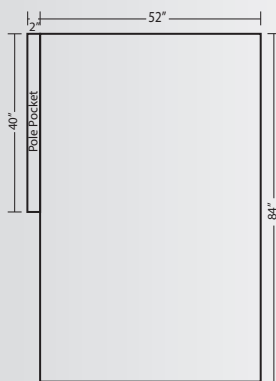

SQUARE Rectangle
SS SR 36X54

CURVED Rectangle
SS CR 36X54

CURVED Point
SS CP 39X60

LG CURVED Rectangle
SS LG CR 42X62

Taping Tabs available on all flags!
(These come standard on all Lamé "Spin" Flags)

FLASH Visual Media printed performance flags feature/include:

Oversized
SMALL Curved Rectangle
OS SM CR 42x72

Oversized
MEDIUM Curved Rectangle
OS MD CR 50x80

Oversized
MEDIUM Curved Point
OS MD CP 48x80

Oversized
MEDIUM Rectangle Swing
OS MD RS 54x84

Oversized
MEDIUM Comma Swing
OS MD CS 48x74x86