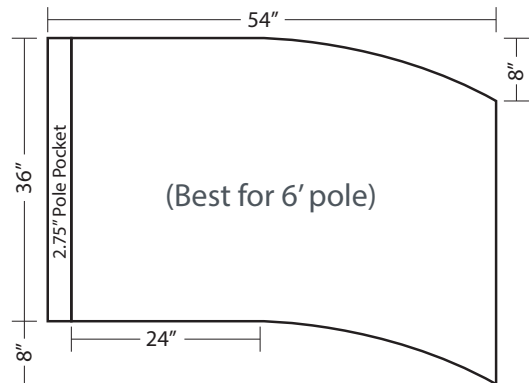

Standard "Spin" Flags

www.FLASHVisualMedia.com

877-660-0492

May 2018

FLASH Visual Media printed performance flags feature/include:

- Industry standard for poly-china & lamé fabric, allowing for 100% bleed-through.
- Latest in technology for printing, resulting in vibrant colors on both sides of flags.
- Highest quality of construction and finishing, using double-folded and double-stitched hems with reinforced corners.
- Quick-turn production, shipping within 10 business days AFTER final artwork has been approved and Payment/PO has been received (turn time may be longer during peak seasons).

SQUARE Rectangle
SS SR 36X54

CURVED Rectangle
SS CR 36X54

CURVED Point
SS CP 39X60

LG CURVED Rectangle
SS LG CR 42X62

Taping Tabs available on all flags!
(These come standard on all Lamé "Spin" Flags)

FLASH Visual Media printed performance flags feature/include: