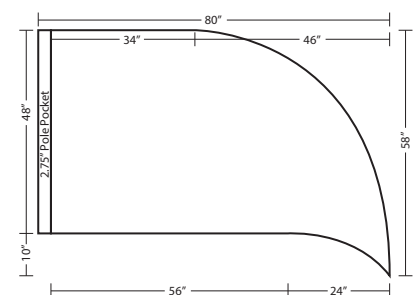

Oversized
MEDIUM Curved Point
OS MD CP 48x80